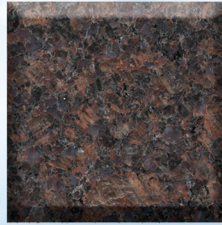

Tri-Tone

Galaxy Black

Frosted

Twilight Red

Sentinel Red

Blue Pearl

Mahogany

Tropical Green

Black

Bahama Blue

Georgia Gray

Galaxy Black

MEMORIES IN GRANITE

Preserving Memories Beyond Imagination!

Craftsmanship

Flat

Black

Tri-Tone

Black

Galaxy Black

Sentinel Red Inlay

Tri-Tone

Tropical Green

Frosted