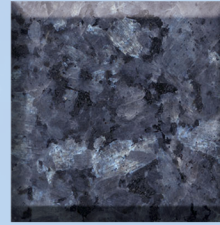

Tri-Tone

Galaxy Black

Frosted

Twilight Red

Sentinel Red

Blue Pearl

Mahogany

Tropical Green

Black

Bahama Blue

Georgia Gray

Galaxy Black

MEMORIES IN GRANITE

Preserving Memories Beyond Imagination!

Craftsmanship

Flat